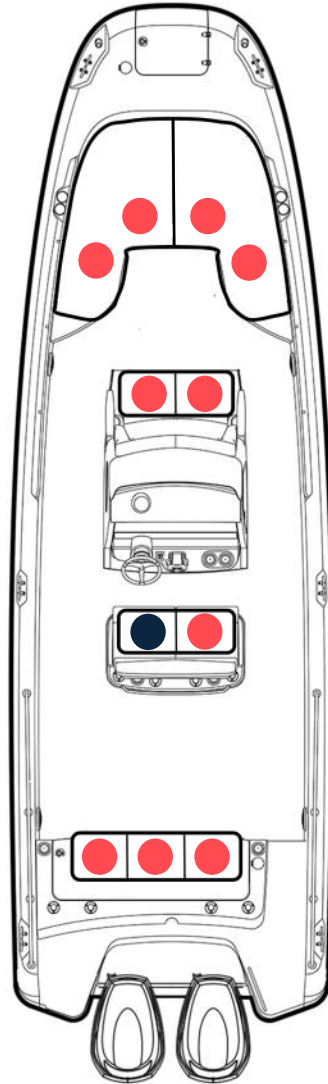

Nassau to Exuma Day Trip Boat Tour Fleet

BAHAMAS
AIR TOURS

32ft
14 Adults

27ft
10 Adults

25ft
6 Adults

17ft
3 Adults
Private Tours Only