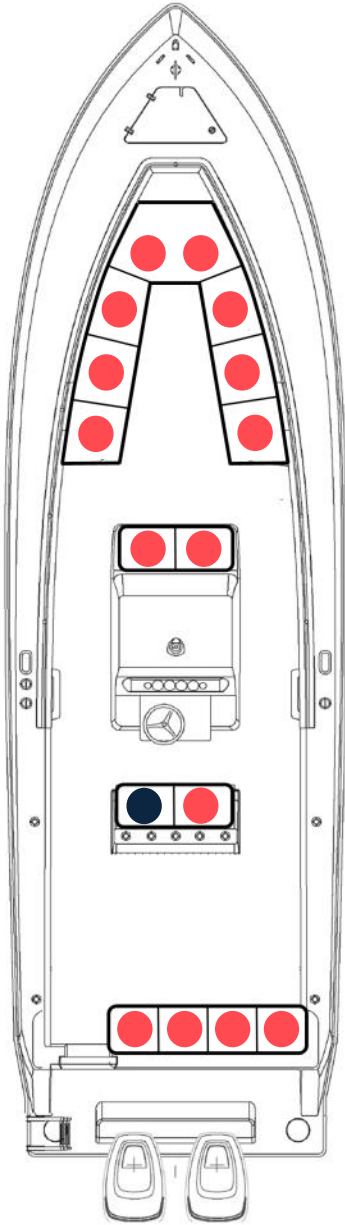

Nassau to Exuma Day Trip Boat Tour Fleet

BAHAMAS
AIR TOURS

32ft
14 Adults

27ft
10 Adults

25ft
6 Adults

17ft
3 Adults
Private Tours Only