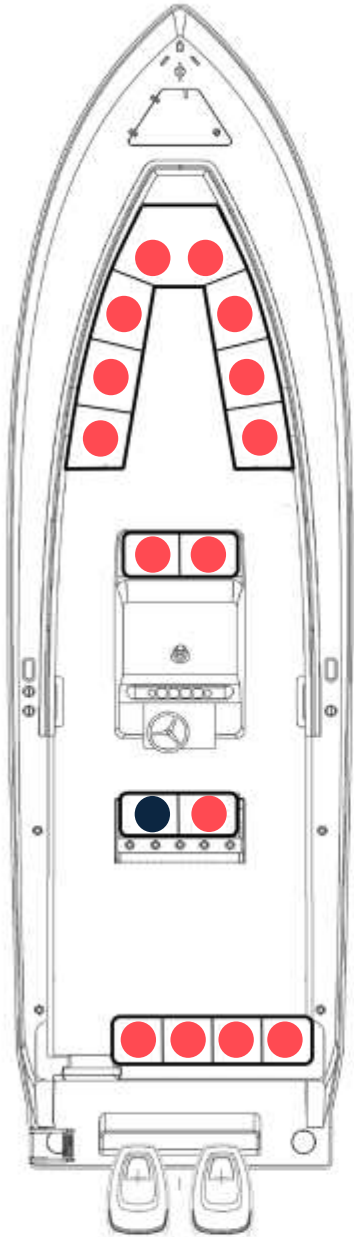

Nassau to Exuma Day Trip Boat Tour Fleet

32ft
14 Adults

27ft
10 Adults

25ft
6 Adults

19ft
6 Adults

17ft
3 Adults
Private Tours Only