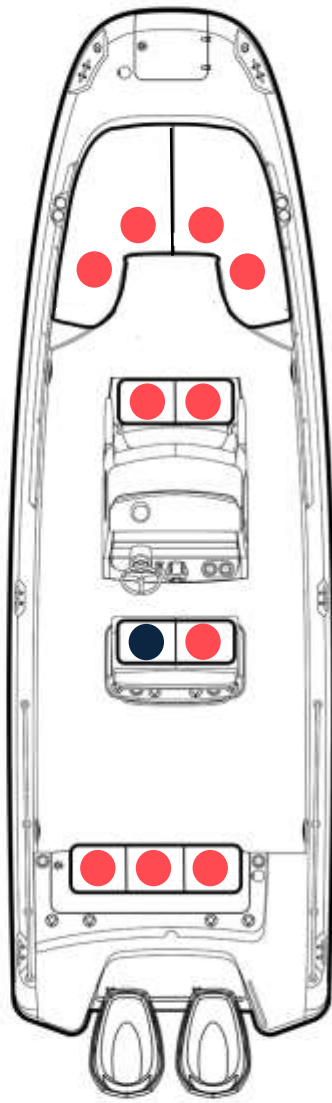

Nassau to Exuma Day Trip Boat Tour Fleet

32ft
14 Adults

27ft
10 Adults

25ft
6 Adults

19ft
6 Adults

17ft
3 Adults
Private Tours Only